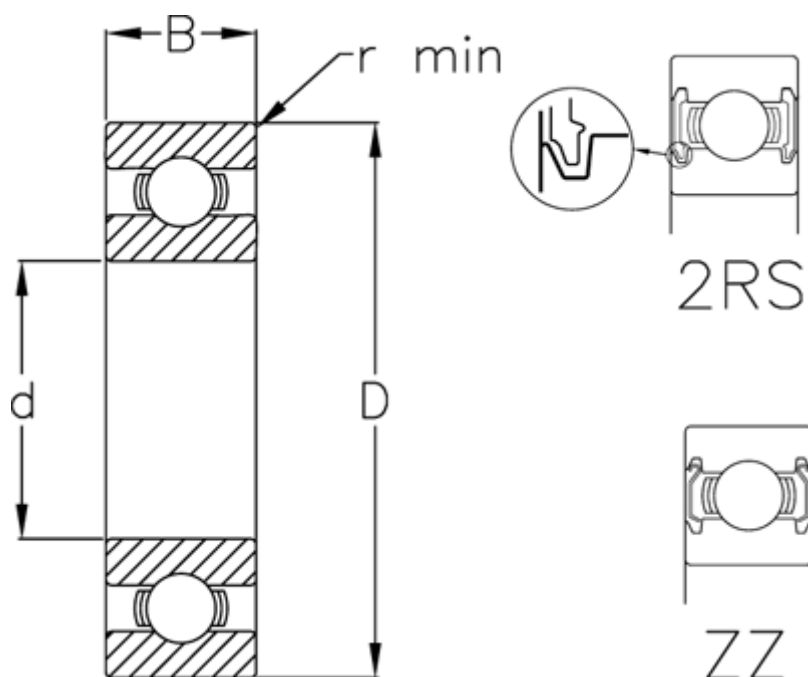

# Data Sheet

Article number: 5480015005039

Description: Single row ball bearing 6802 ZZ USDA H1  
d=15 D=24 B=5 stainless/spez. grease

## Measures

B	= 5	Weight (kg) = 0.007
d	= 15	
D	= 24	
Dynamic load C (kN)	= 2.08	
Max rpm greased	= 26000	
Max rpm oil lubricated	= 31000	
r min	= 0.3	
Static load C0 (kN)	= 1.26	